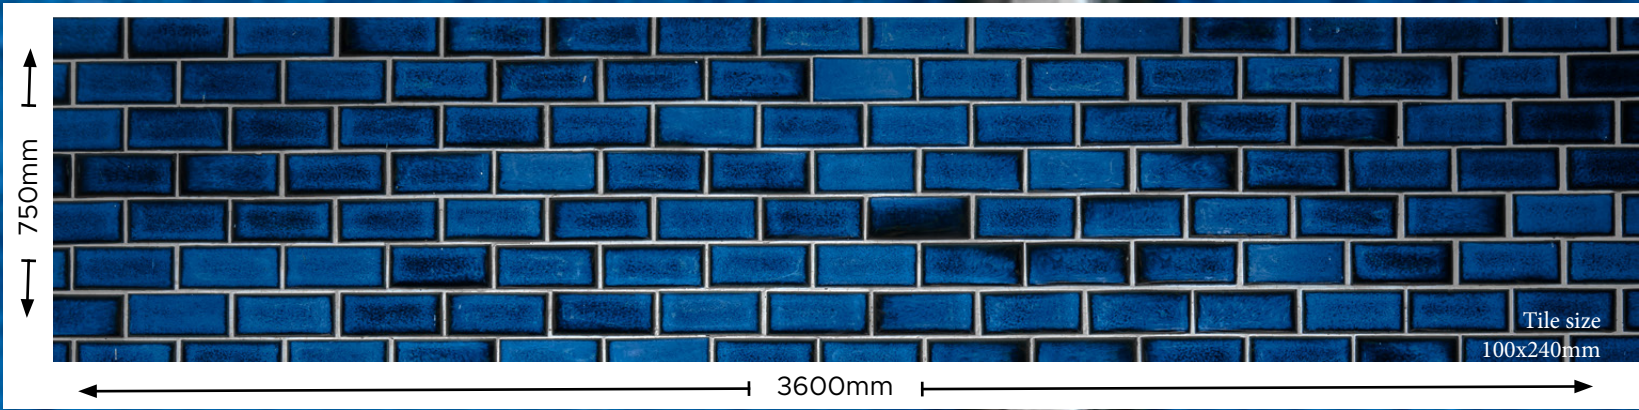

100%

**SUBWAY ROYAL BLUE  
DSP-MS07-03**

This digital sample should be used as an indication of product design and size only. The colour and pattern in this digital sample may vary from the final product. We always recommend making a final colour selection based on a physical sample. Largest panel size available is 3600mm x 1480mm. This digital sample is copyright of Deco Australia Pty Ltd. For more information visit [decosplash.com.au](http://decosplash.com.au) or contact [info@decosplash.com.au](mailto:info@decosplash.com.au).