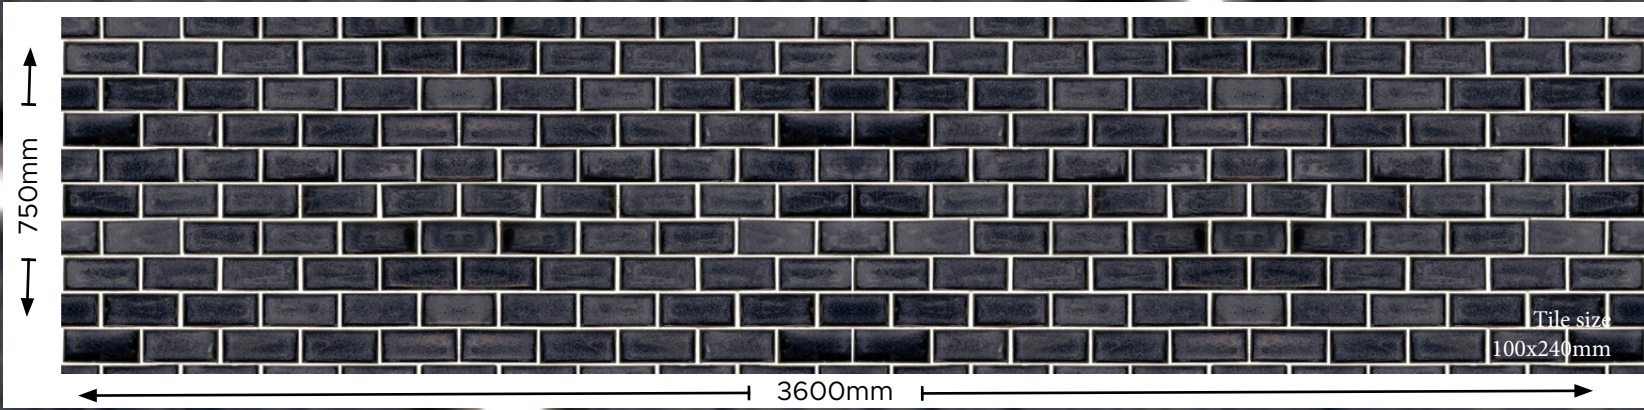

100%

SUBWAY NERO
DSP-MS07-01
DECO  [®]
SPLASH

This digital sample should be used as an indication of product design and size only. The colour and pattern in this digital sample may vary from the final product. We always recommend making a final colour selection based on a physical sample. Largest panel size available is 3600mm x 1480mm. This digital sample is copyright of Deco Australia Pty Ltd. For more information visit decosplash.com.au or contact info@decosplash.com.au.