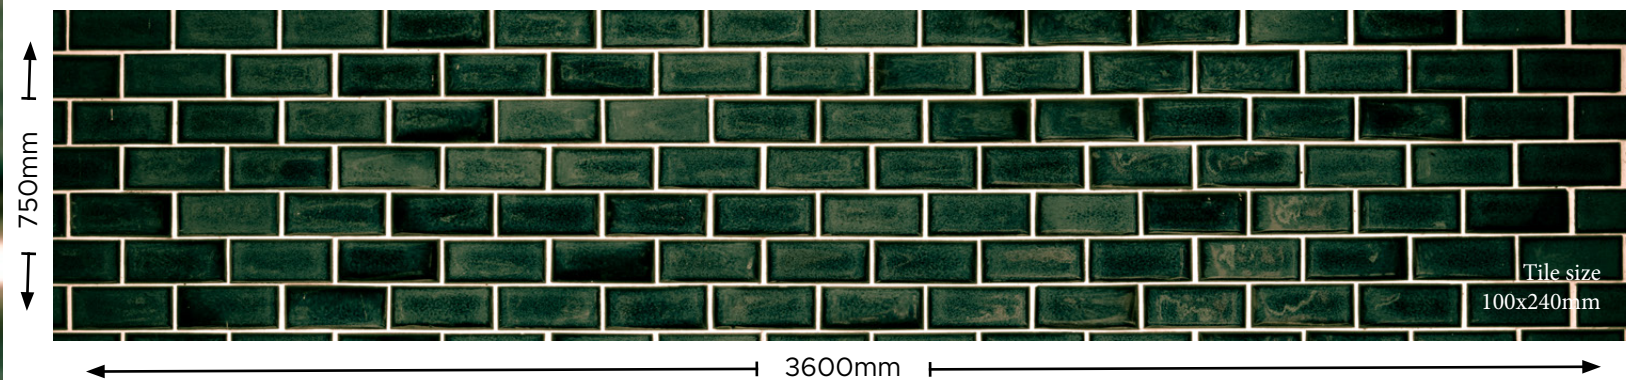

100%

**SUBWAY EMERALD
DSP-MS07-02**

DECO [®]
SPLASH

This digital sample should be used as an indication of product design and size only. The colour and pattern in this digital sample may vary from the final product. We always recommend making a final colour selection based on a physical sample. Largest panel size available is 3600mm x 1480mm. This digital sample is copyright of Deco Australia Pty Ltd. For more information visit decosplash.com.au or contact info@decosplash.com.au.