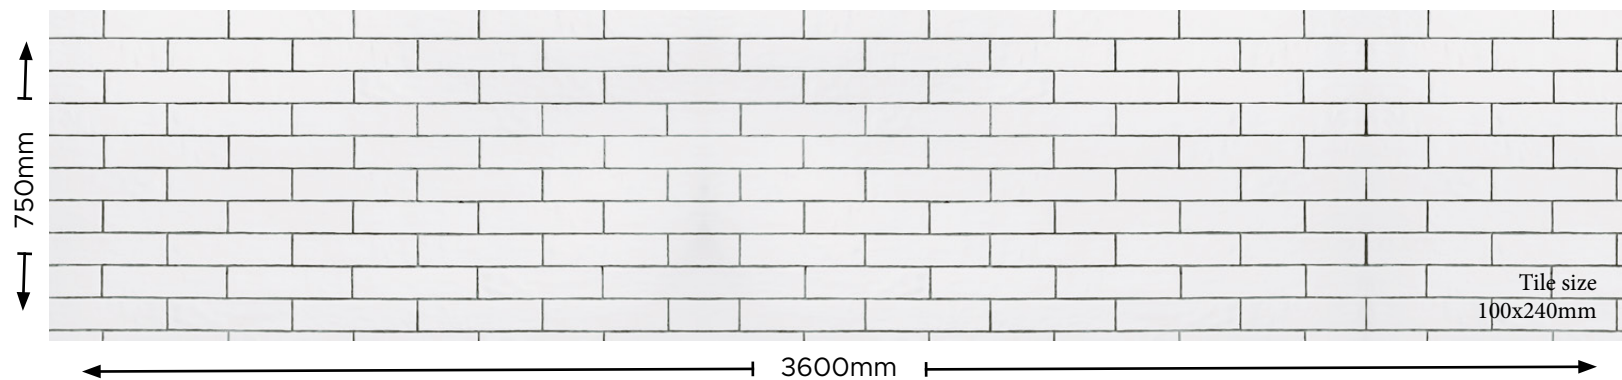

100%

**SUBWAY BIANCO  
DSP-MS07-10**

**DECO**  <sup>®</sup>  
**SPLASH**

This digital sample should be used as an indication of product design and size only. The colour and pattern in this digital sample may vary from the final product. We always recommend making a final colour selection based on a physical sample. Largest panel size available is 3600mm x 1480mm. This digital sample is copyright of Deco Australia Pty Ltd. For more information visit [decosplash.com.au](http://decosplash.com.au) or contact [info@decosplash.com.au](mailto:info@decosplash.com.au).