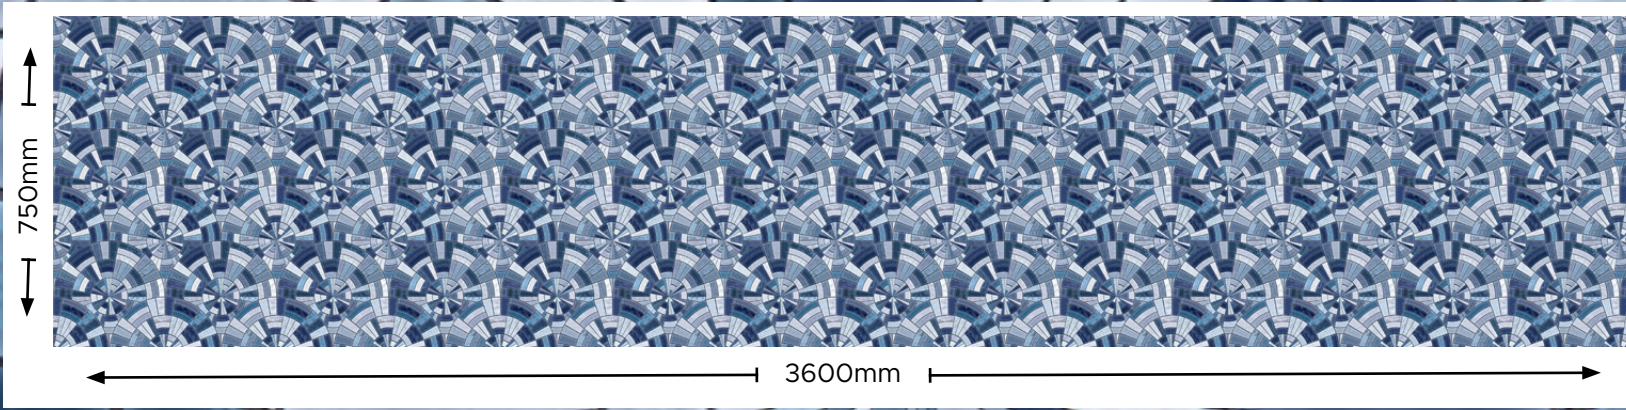

100%

RADIAL MOSAIC
DSP-MS11-01

DECO  [®]
SPLASH

This digital sample should be used as an indication of product design and size only. The colour and pattern in this digital sample may vary from the final product. We always recommend making a final colour selection based on a physical sample. Largest panel size available is 3600mm x 1480mm. This digital sample is copyright of Deco Australia Pty Ltd. For more information visit decosplash.com.au or contact info@decosplash.com.au.