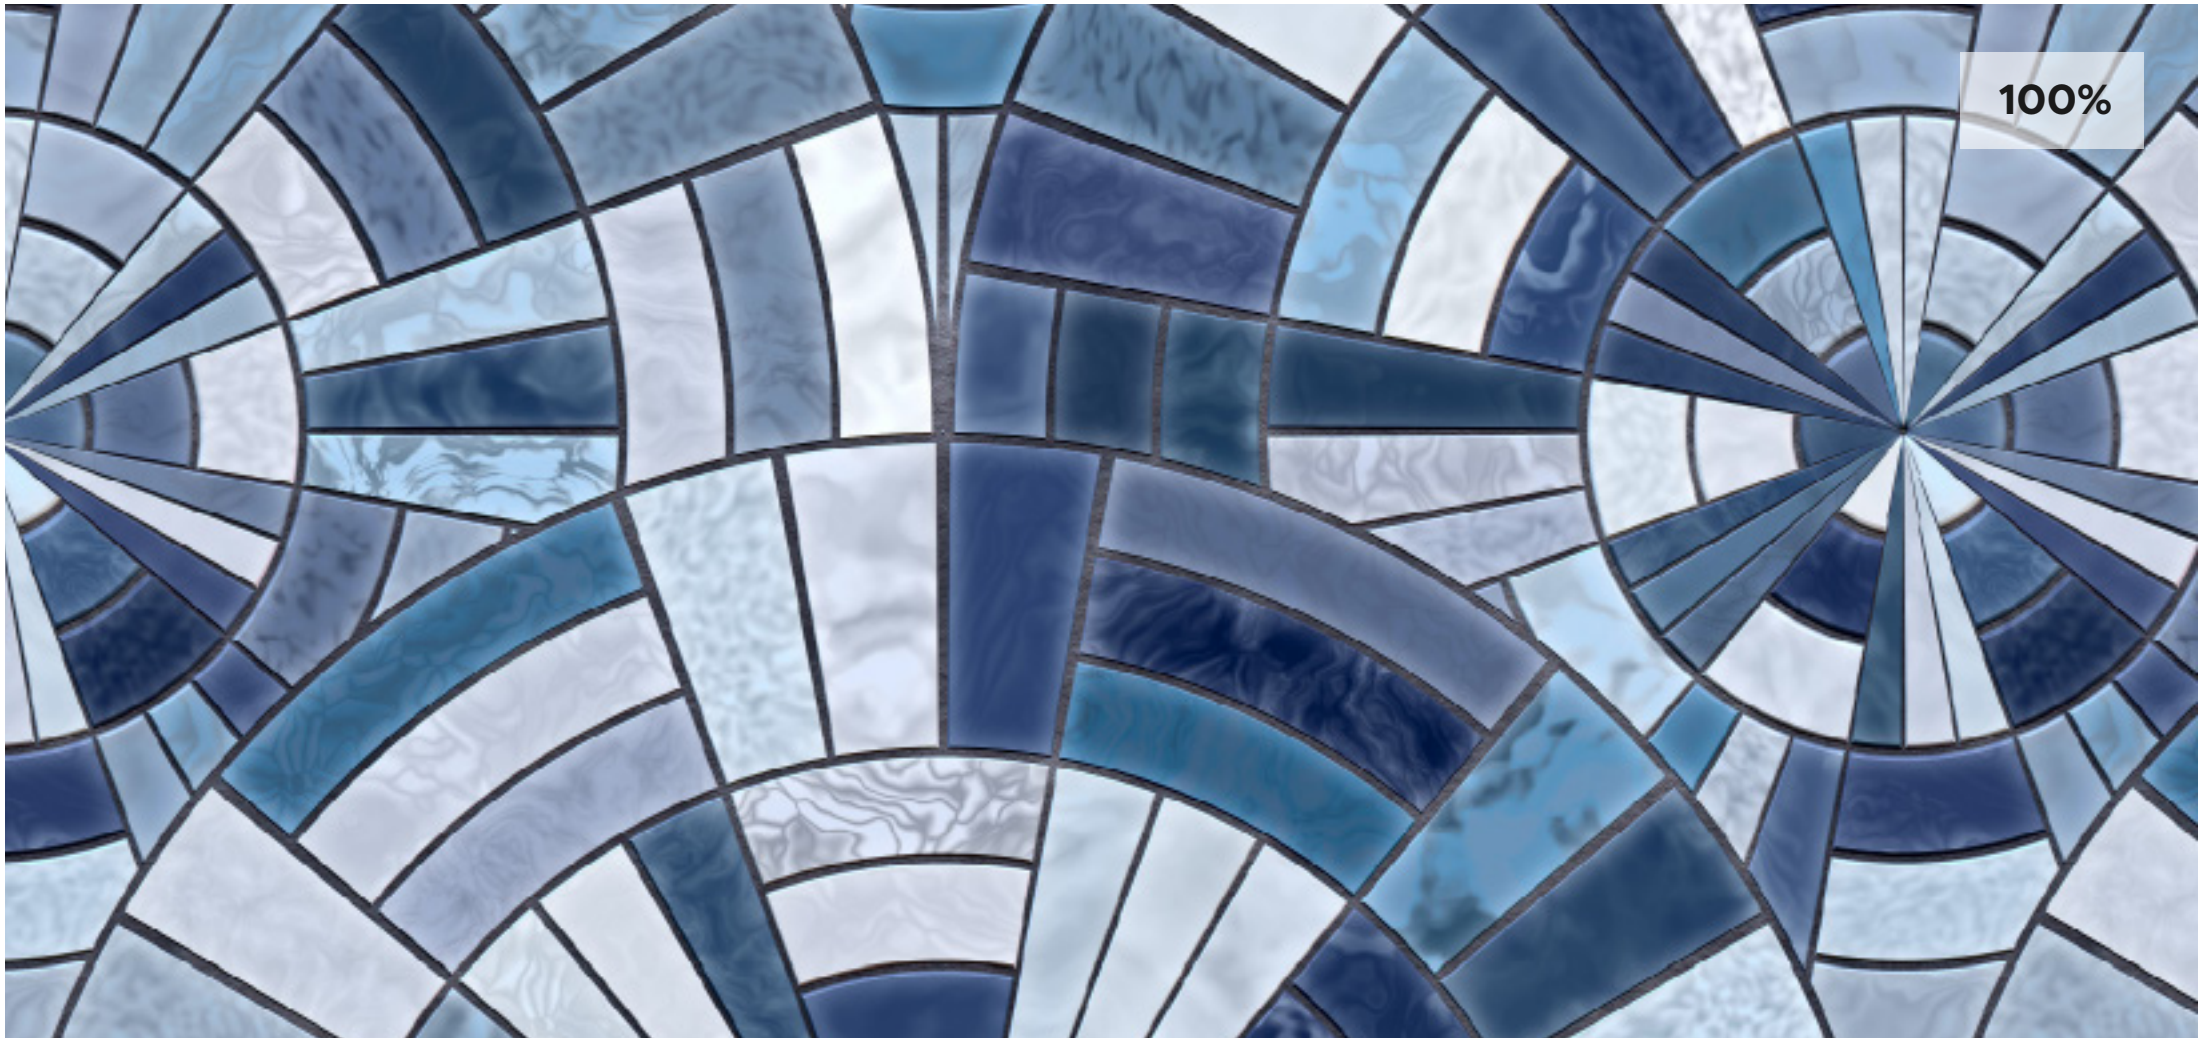

100%

RADIAL MOSAIC
DSP-MS11-01

DECO  [®]
SPLASH

This digital sample should be used as an indication of product design and size only. The colour and pattern in this digital sample may vary from the final product. We always recommend making a final colour selection based on a physical sample. Largest panel size available is 3600mm x 1480mm. This digital sample is copyright of Deco Australia Pty Ltd. For more information visit decosplash.com.au or contact info@decosplash.com.au.