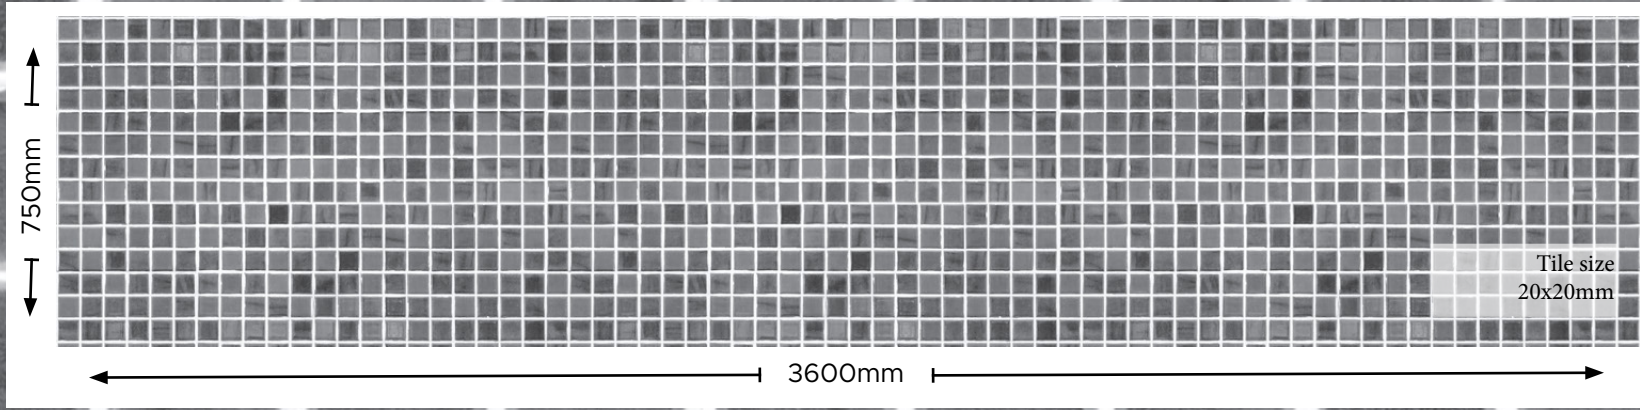

100%

**PETITE TILES BLACK
DSP-MS17-03**

This digital sample should be used as an indication of product design and size only. The colour and pattern in this digital sample may vary from the final product. We always recommend making a final colour selection based on a physical sample. Largest panel size available is 3600mm x 1480mm. This digital sample is copyright of Deco Australia Pty Ltd. For more information visit decosplash.com.au or contact info@decosplash.com.au.