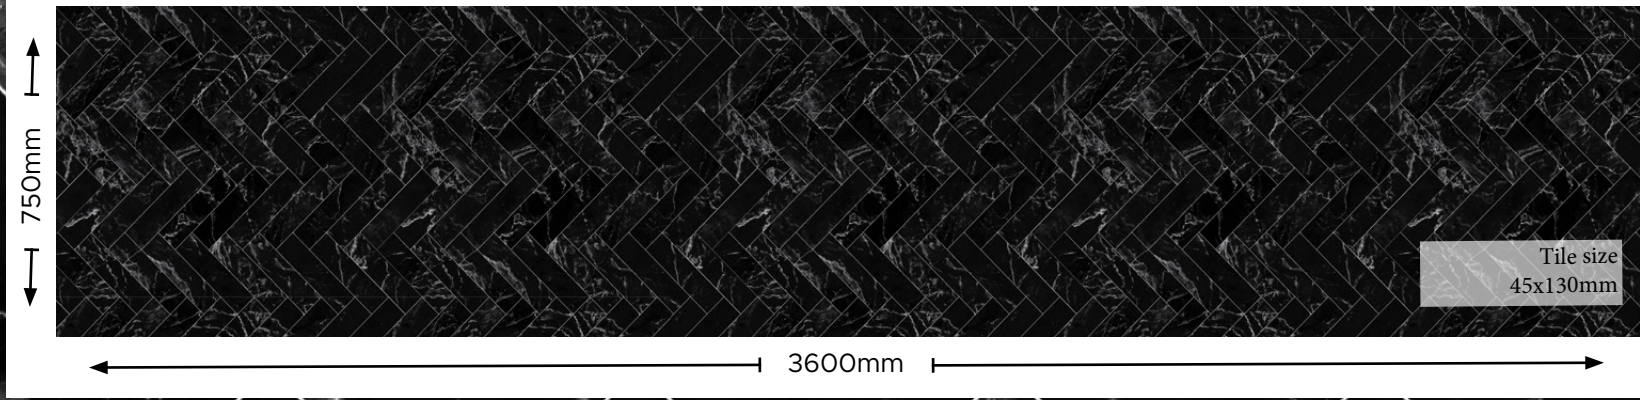

100%

**MARBLE HERRINGBONE
NERO
DSP-MS10-02**

DECO  [®]
SPLASH

This digital sample should be used as an indication of product design and size only. The colour and pattern in this digital sample may vary from the final product. We always recommend making a final colour selection based on a physical sample. Largest panel size available is 3600mm x 1480mm. This digital sample is copyright of Deco Australia Pty Ltd. For more information visit decosplash.com.au or contact info@decosplash.com.au.