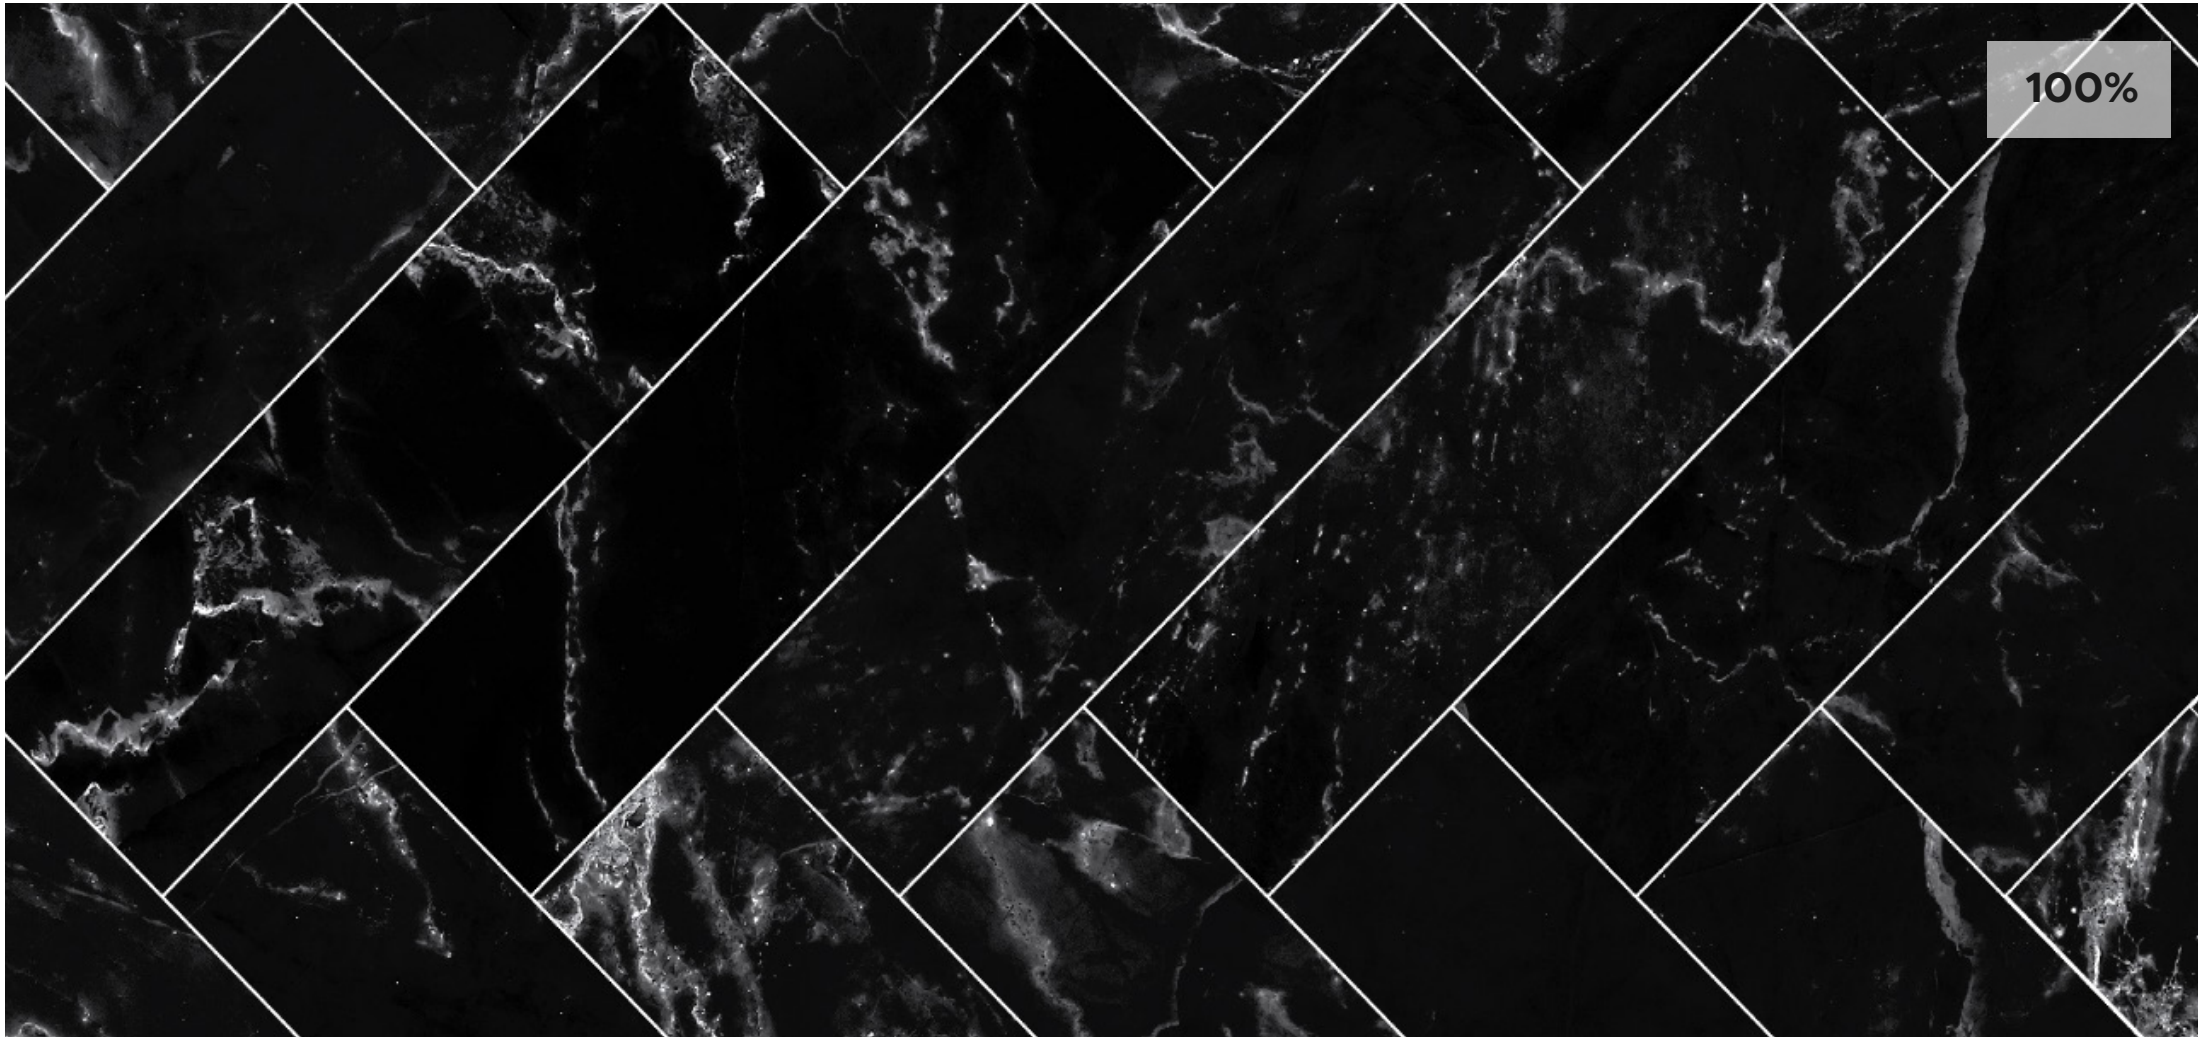

100%

**MARBLE HERRINGBONE
NERO
DSP-MS10-02**

DECO  [®]
SPLASH

This digital sample should be used as an indication of product design and size only. The colour and pattern in this digital sample may vary from the final product. We always recommend making a final colour selection based on a physical sample. Largest panel size available is 3600mm x 1480mm. This digital sample is copyright of Deco Australia Pty Ltd. For more information visit decosplash.com.au or contact info@decosplash.com.au.