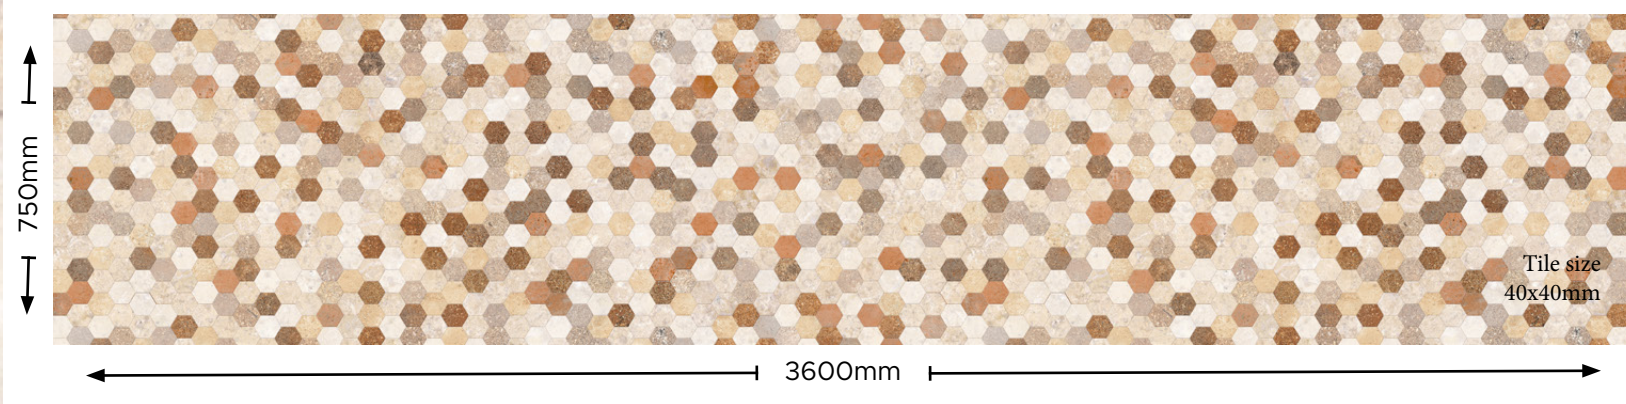

100%

**HEXAGON TILES BRUNO
DSP-MS15-02**

DECO [®]
SPLASH

This digital sample should be used as an indication of product design and size only. The colour and pattern in this digital sample may vary from the final product. We always recommend making a final colour selection based on a physical sample. Largest panel size available is 3600mm x 1480mm. This digital sample is copyright of Deco Australia Pty Ltd. For more information visit decosplash.com.au or contact info@decosplash.com.au.