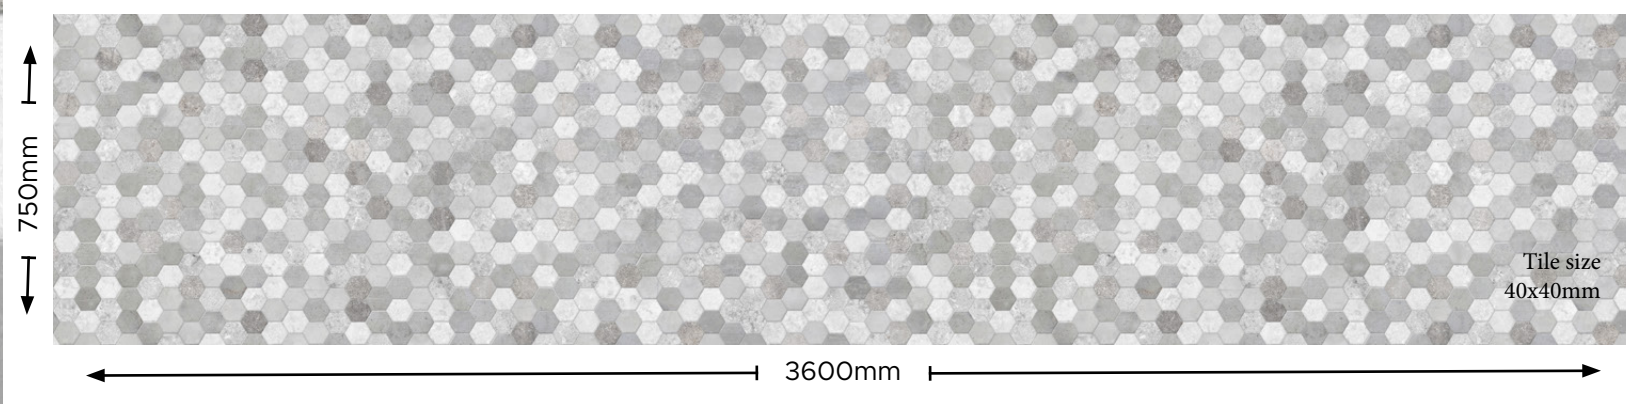

100%

**HEXAGON TILES BIANCO
DSP-MS15-01**

DECO  [®]
SPLASH

This digital sample should be used as an indication of product design and size only. The colour and pattern in this digital sample may vary from the final product. We always recommend making a final colour selection based on a physical sample. Largest panel size available is 3600mm x 1480mm. This digital sample is copyright of Deco Australia Pty Ltd. For more information visit decosplash.com.au or contact info@decosplash.com.au.