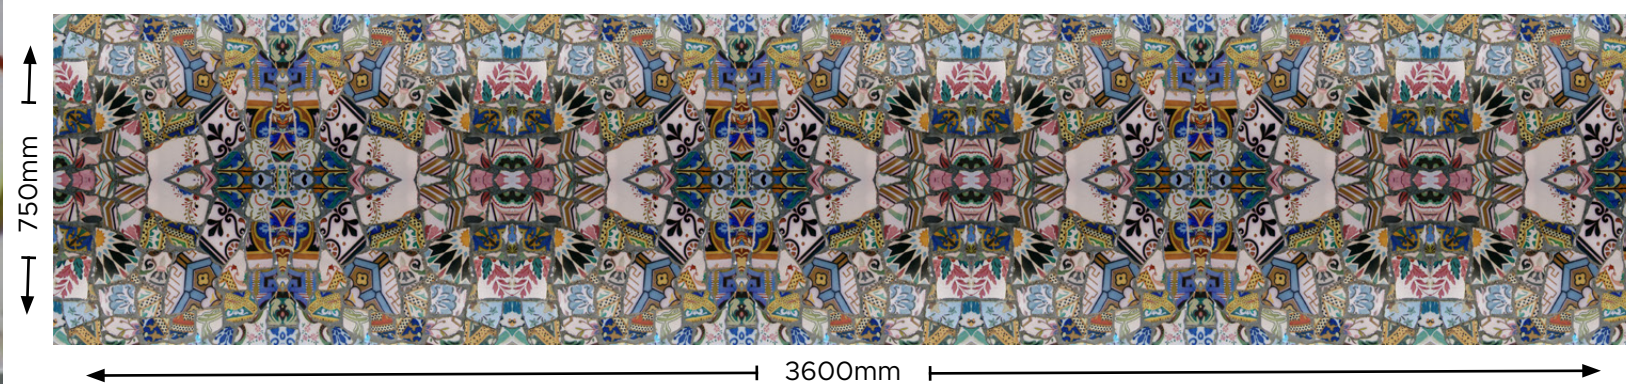

100%

ESPAÑA
DSP-MS01-01
DECO [®]
SPLASH

This digital sample should be used as an indication of product design and size only. The colour and pattern in this digital sample may vary from the final product. We always recommend making a final colour selection based on a physical sample. Largest panel size available is 3600mm x 1480mm. This digital sample is copyright of Deco Australia Pty Ltd. For more information visit decosplash.com.au or contact info@decosplash.com.au.