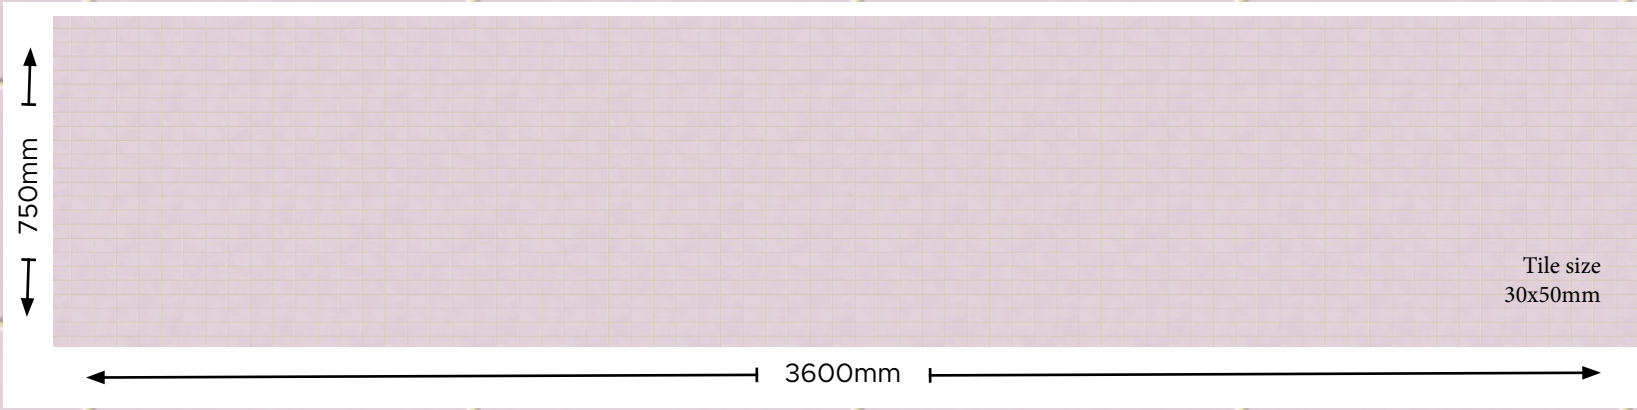

100%

**CERAMIC TILE PINK
DSP-MS16-04**

This digital sample should be used as an indication of product design and size only. The colour and pattern in this digital sample may vary from the final product. We always recommend making a final colour selection based on a physical sample. Largest panel size available is 3600mm x 1480mm. This digital sample is copyright of Deco Australia Pty Ltd. For more information visit decosplash.com.au or contact info@decosplash.com.au.