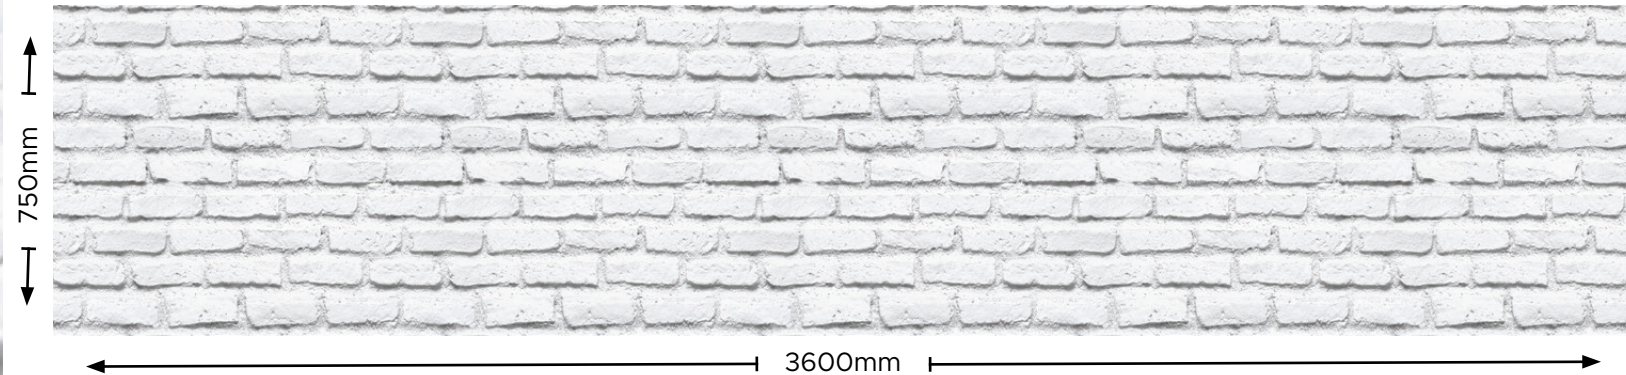

100%

BRICK BIANCO
DSP-EL08-01

This digital sample should be used as an indication of product design and size only. The colour and pattern in this digital sample may vary from the final product. We always recommend making a final colour selection based on a physical sample. Largest panel size available is 3600mm x 1480mm. This digital sample is copyright of Deco Australia Pty Ltd. For more information visit decosplash.com.au or contact info@decosplash.com.au.