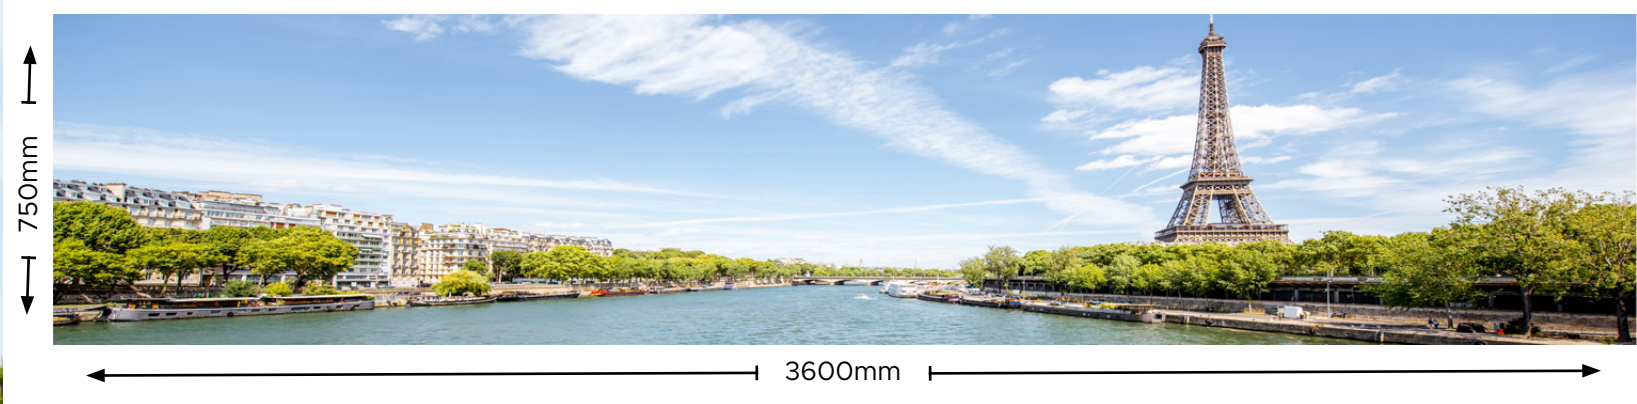

100%

750mm

3600mm

PARIS
DSP-MR11-01

DECO [®]
SPLASH

This digital sample should be used as an indication of product design and size only. The colour and pattern in this digital sample may vary from the final product. We always recommend making a final colour selection based on a physical sample. Largest panel size available is 3600mm x 1480mm. This digital sample is copyright of Deco Australia Pty Ltd. For more information visit decosplash.com.au or contact info@decosplash.com.au.