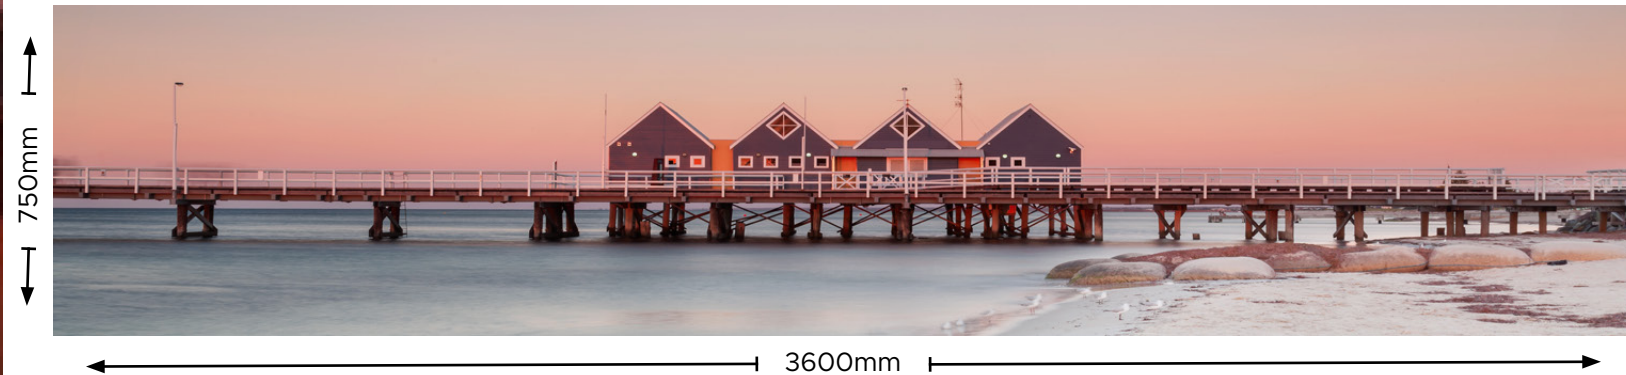

100%

JETTY
DSP-H211-01

DECO [®]
SPLASH

This digital sample should be used as an indication of product design and size only. The colour and pattern in this digital sample may vary from the final product. We always recommend making a final colour selection based on a physical sample. Largest panel size available is 3600mm x 1480mm. This digital sample is copyright of Deco Australia Pty Ltd. For more information visit decosplash.com.au or contact info@decosplash.com.au.