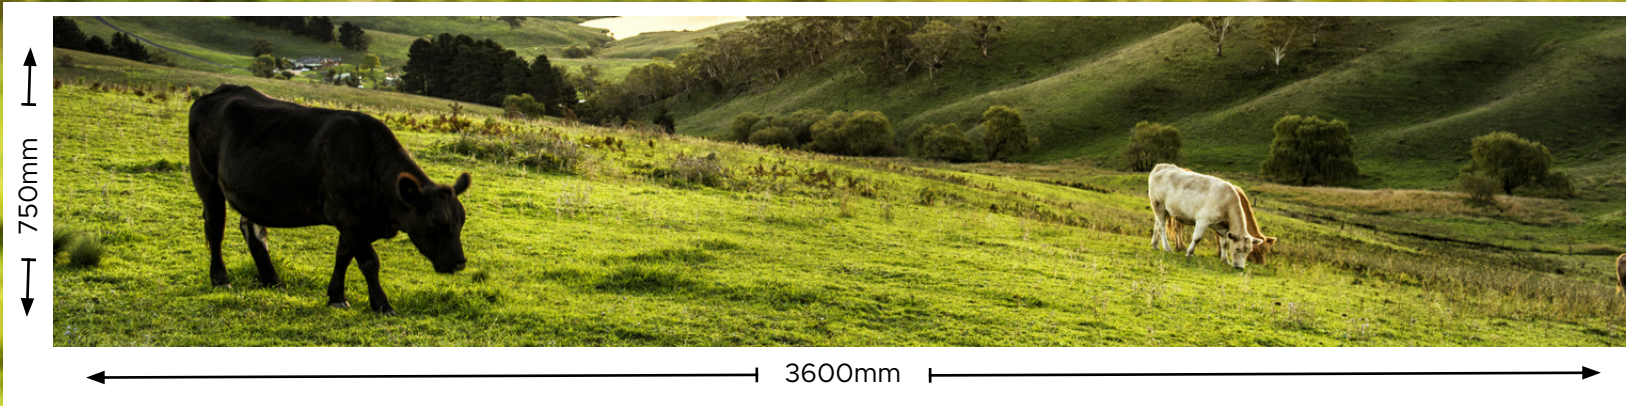

100%

COUNTRYSIDE
DSP-NA10-01

DECO  [®]
SPLASH

This digital sample should be used as an indication of product design and size only. The colour and pattern in this digital sample may vary from the final product. We always recommend making a final colour selection based on a physical sample. Largest panel size available is 3600mm x 1480mm. This digital sample is copyright of Deco Australia Pty Ltd. For more information visit decosplash.com.au or contact info@decosplash.com.au.