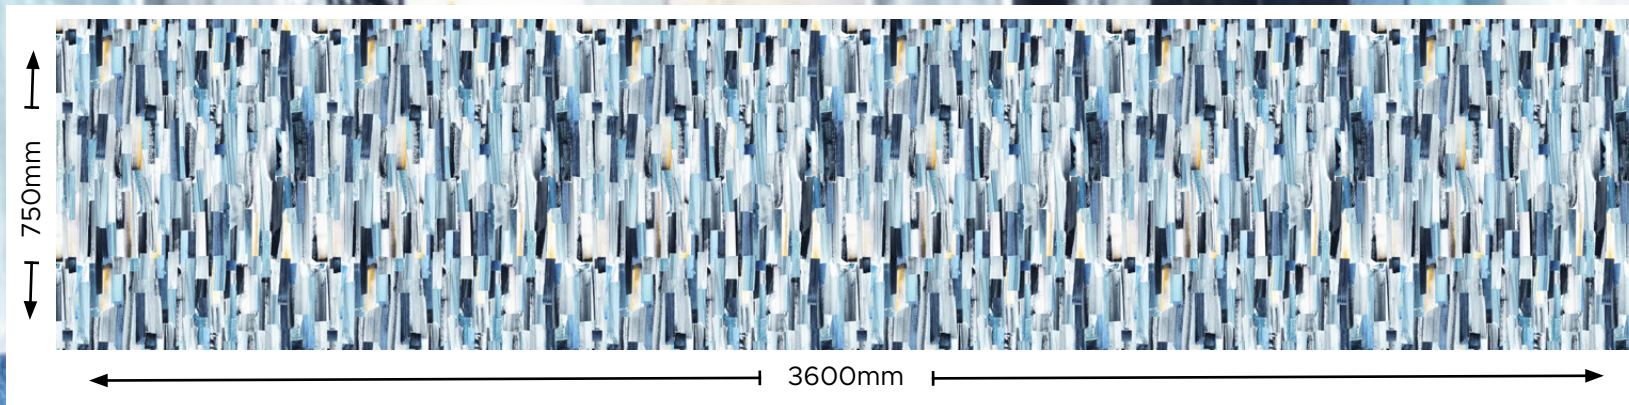

100%

**ABSTRACT ART  
DSP-BS03-01**

**DECO**  <sup>®</sup>  
**SPLASH**

This digital sample should be used as an indication of product design and size only. The colour and pattern in this digital sample may vary from the final product. We always recommend making a final colour selection based on a physical sample. Largest panel size available is 3600mm x 1480mm. This digital sample is copyright of Deco Australia Pty Ltd. For more information visit [decosplash.com.au](http://decosplash.com.au) or contact [info@decosplash.com.au](mailto:info@decosplash.com.au).