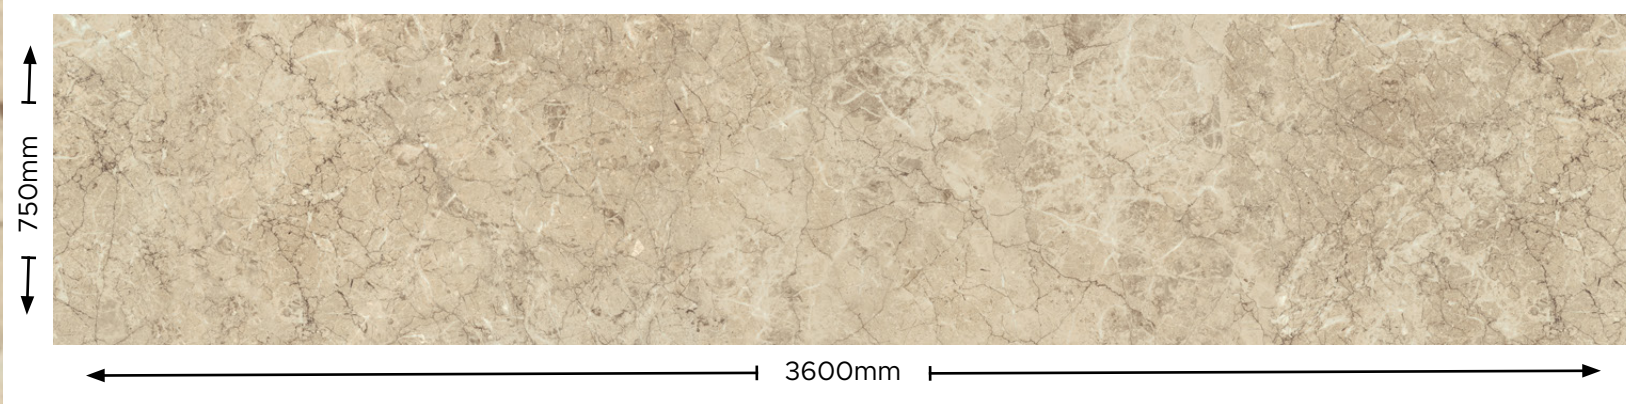

100%

TRAVERTINE
DSP-RC01-01
DECO  [®]
SPLASH

This digital sample should be used as an indication of product design and size only. The colour and pattern in this digital sample may vary from the final product. We always recommend making a final colour selection based on a physical sample. Largest panel size available is 3600mm x 1480mm. This digital sample is copyright of Deco Australia Pty Ltd. For more information visit decosplash.com.au or contact info@decosplash.com.au.