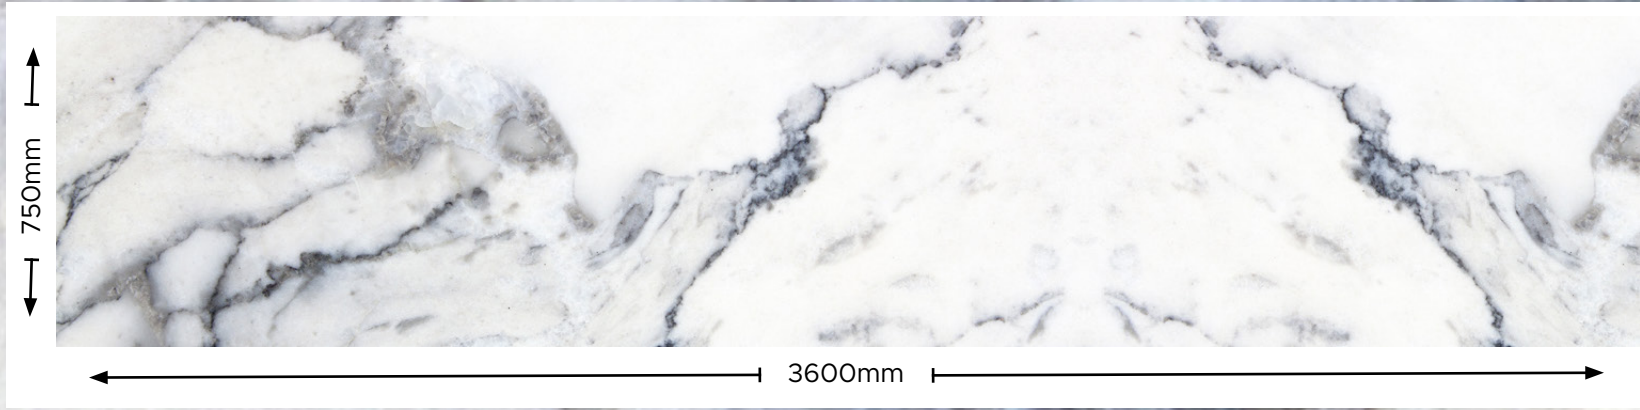

100%

**LIGHT MARBLE  
DSP-RC04-01**

This digital sample should be used as an indication of product design and size only. The colour and pattern in this digital sample may vary from the final product. We always recommend making a final colour selection based on a physical sample. Largest panel size available is 3600mm x 1480mm. This digital sample is copyright of Deco Australia Pty Ltd. For more information visit [decosplash.com.au](http://decosplash.com.au) or contact [info@decosplash.com.au](mailto:info@decosplash.com.au).