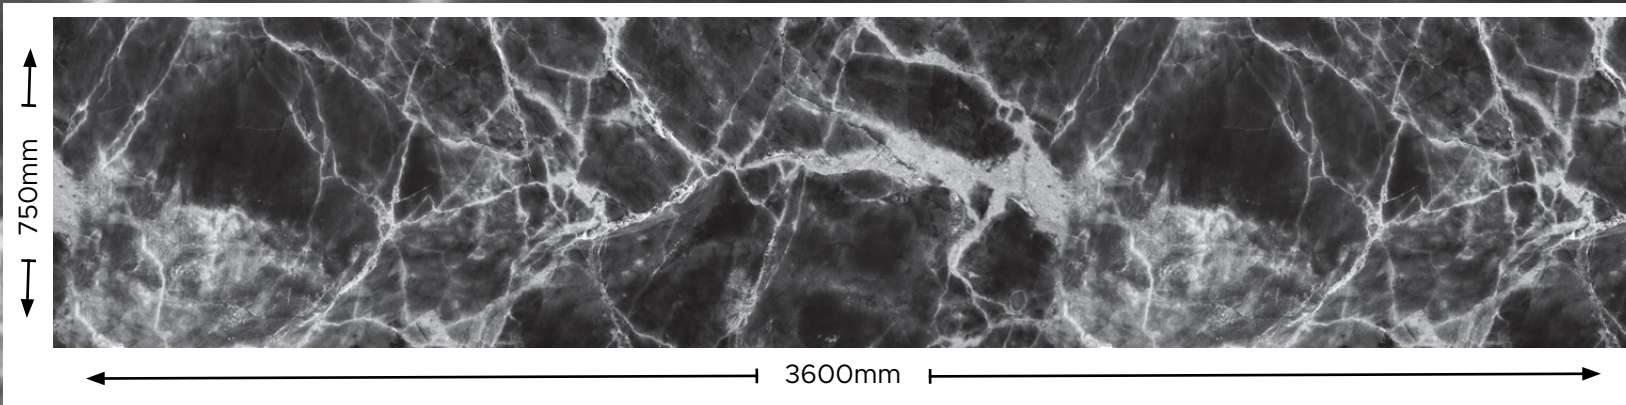

100%

**DARK MARBLE
DSP-RC03-01**

DECO  [®]
SPLASH

This digital sample should be used as an indication of product design and size only. The colour and pattern in this digital sample may vary from the final product. We always recommend making a final colour selection based on a physical sample. Largest panel size available is 3600mm x 1480mm. This digital sample is copyright of Deco Australia Pty Ltd. For more information visit decosplash.com.au or contact info@decosplash.com.au.