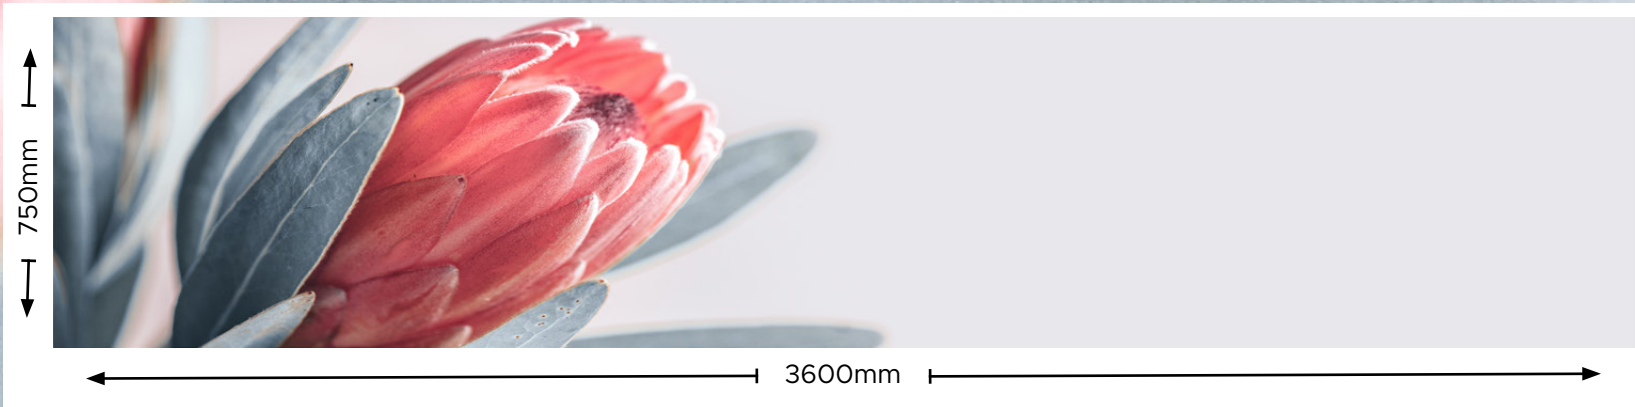

100%

PROTEA
DSP-NA16-01

DECO [®]
SPLASH

This digital sample should be used as an indication of product design and size only. The colour and pattern in this digital sample may vary from the final product. We always recommend making a final colour selection based on a physical sample. Largest panel size available is 3600mm x 1480mm. This digital sample is copyright of Deco Australia Pty Ltd. For more information visit decosplash.com.au or contact info@decosplash.com.au.