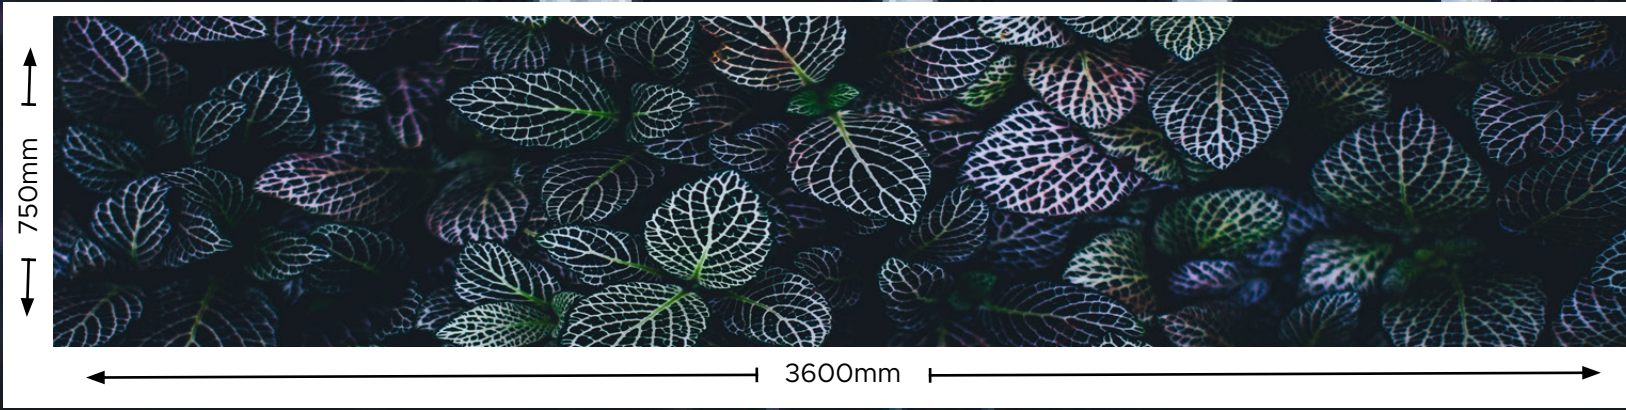

100%

**LEAF VEINS**  
**DSP-NA15-01**

This digital sample should be used as an indication of product design and size only. The colour and pattern in this digital sample may vary from the final product. We always recommend making a final colour selection based on a physical sample. Largest panel size available is 3600mm x 1480mm. This digital sample is copyright of Deco Australia Pty Ltd. For more information visit [decosplash.com.au](http://decosplash.com.au) or contact [info@decosplash.com.au](mailto:info@decosplash.com.au).