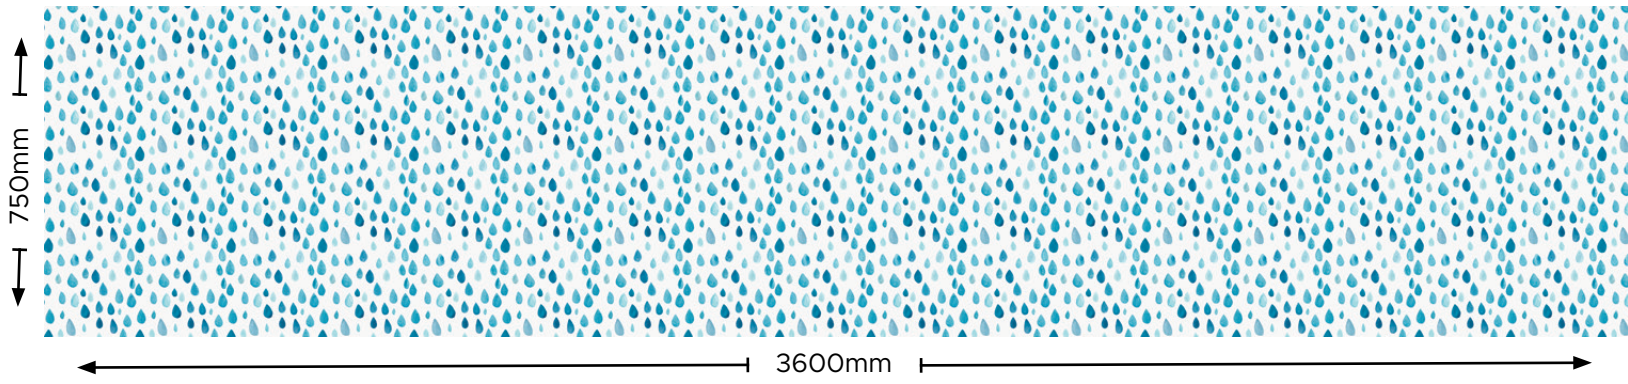

100%

DROPLETS
DSP-PT15-01

DECO  [®]
SPLASH

This digital sample should be used as an indication of product design and size only. The colour and pattern in this digital sample may vary from the final product. We always recommend making a final colour selection based on a physical sample. Largest panel size available is 3600mm x 1480mm. This digital sample is copyright of Deco Australia Pty Ltd. For more information visit decosplash.com.au or contact info@decosplash.com.au.