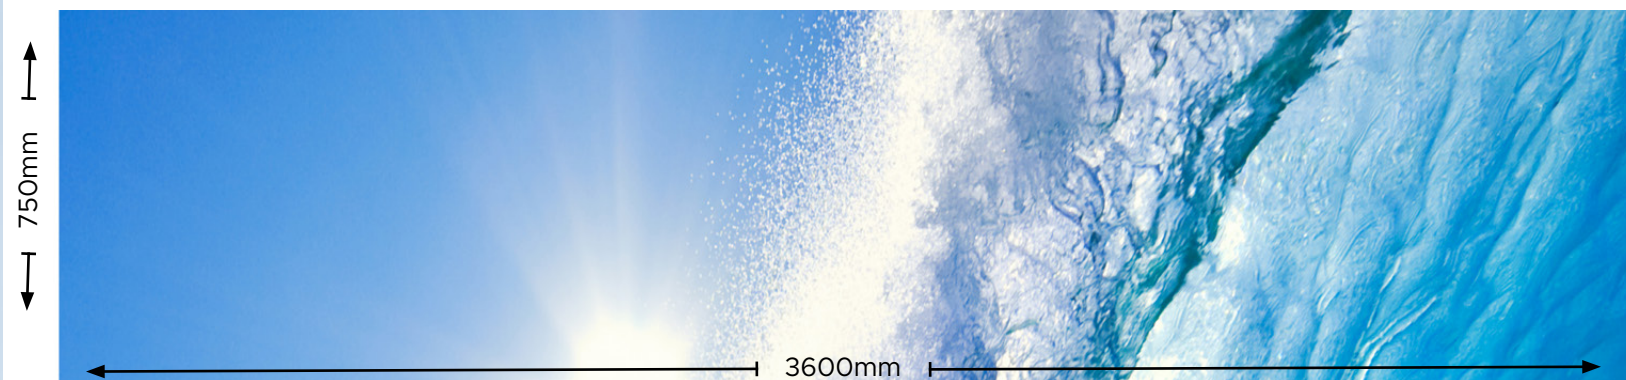

100%

WIPEOUT
DSP-BA03-01

DECO  [®]
SPLASH

This digital sample should be used as an indication of product design and size only. The colour and pattern in this digital sample may vary from the final product. We always recommend making a final colour selection based on a physical sample. Largest panel size available is 3600mm x 1480mm. This digital sample is copyright of Deco Australia Pty Ltd. For more information visit decosplash.com.au or contact info@decosplash.com.au.