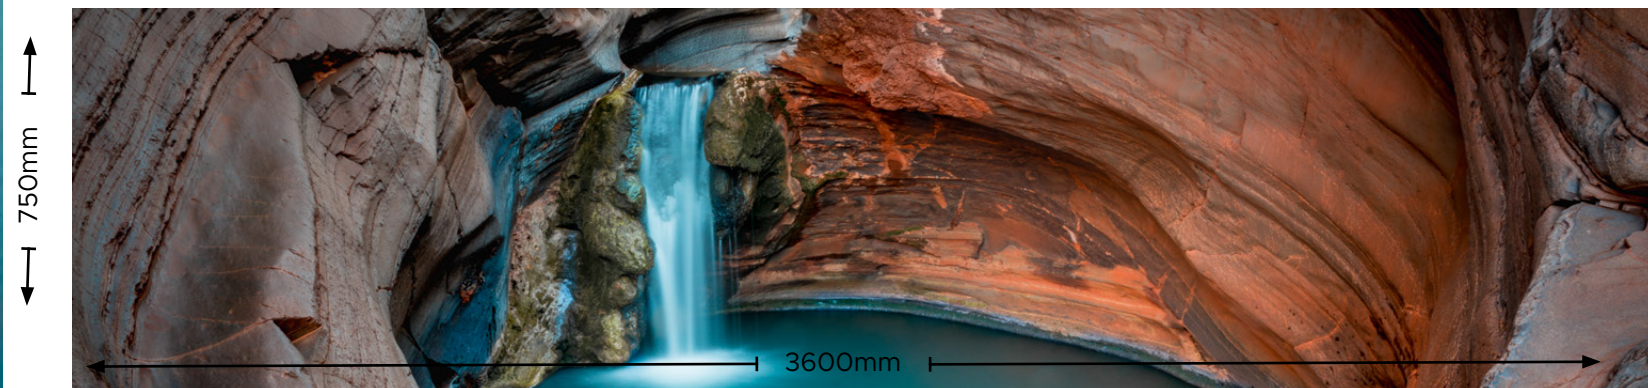

100%

KARIJINI
DSP-BA07-01

DECO  [®]
SPLASH

This digital sample should be used as an indication of product design and size only. The colour and pattern in this digital sample may vary from the final product. We always recommend making a final colour selection based on a physical sample. Largest panel size available is 3600mm x 1480mm. This digital sample is copyright of Deco Australia Pty Ltd. For more information visit decosplash.com.au or contact info@decosplash.com.au.