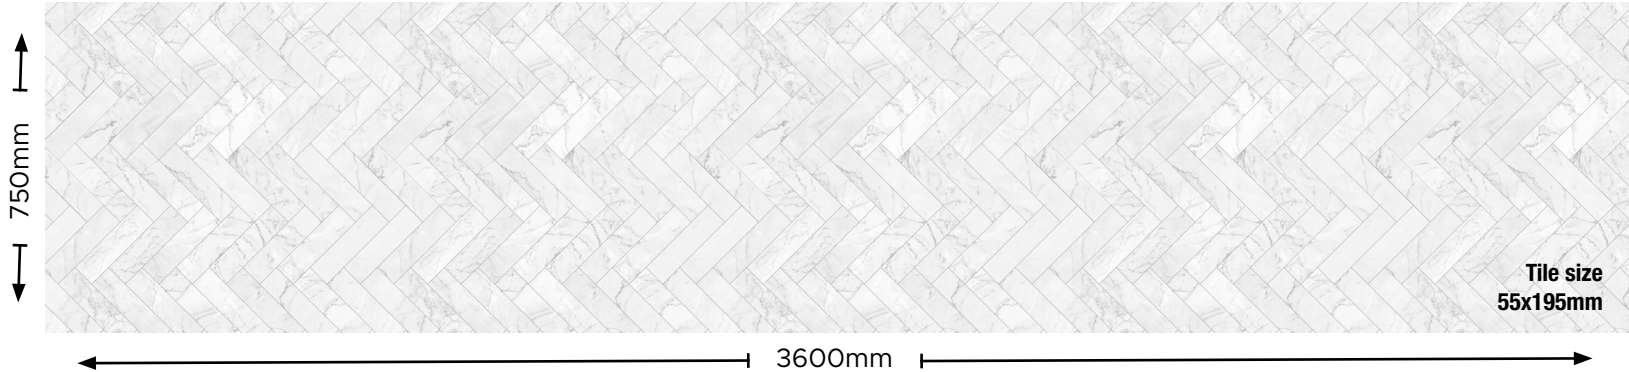

100%

**MARBLE
HERRINGBONE BIANCO
DSP-MS10-01**

DECO [®]
SPLASH 

This digital sample should be used as an indication of product design and size only. The colour and pattern in this digital sample may vary from the final product. We always recommend making a final colour selection based on a physical sample. Largest panel size available is 3500mm x 1500mm. This digital sample is copyright of Deco Australia Pty Ltd. For more information visit decosplash.com.au or contact info@decosplash.com.au.