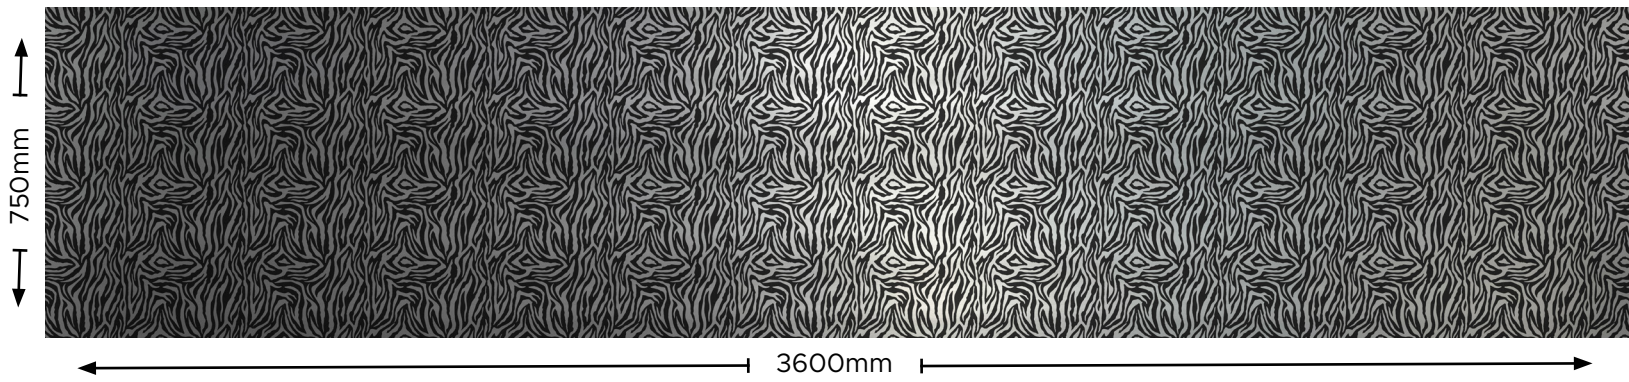

100%

ZEBRA
DSP-BS08-21

DECO  [®]
SPLASH

This digital sample should be used as an indication of product design and size only. The colour and pattern in this digital sample may vary from the final product. We always recommend making a final colour selection based on a physical sample. Largest panel size available is 3500mm x 1500mm. This digital sample is copyright of Deco Australia Pty Ltd. For more information visit decosplash.com.au or contact info@decosplash.com.au.