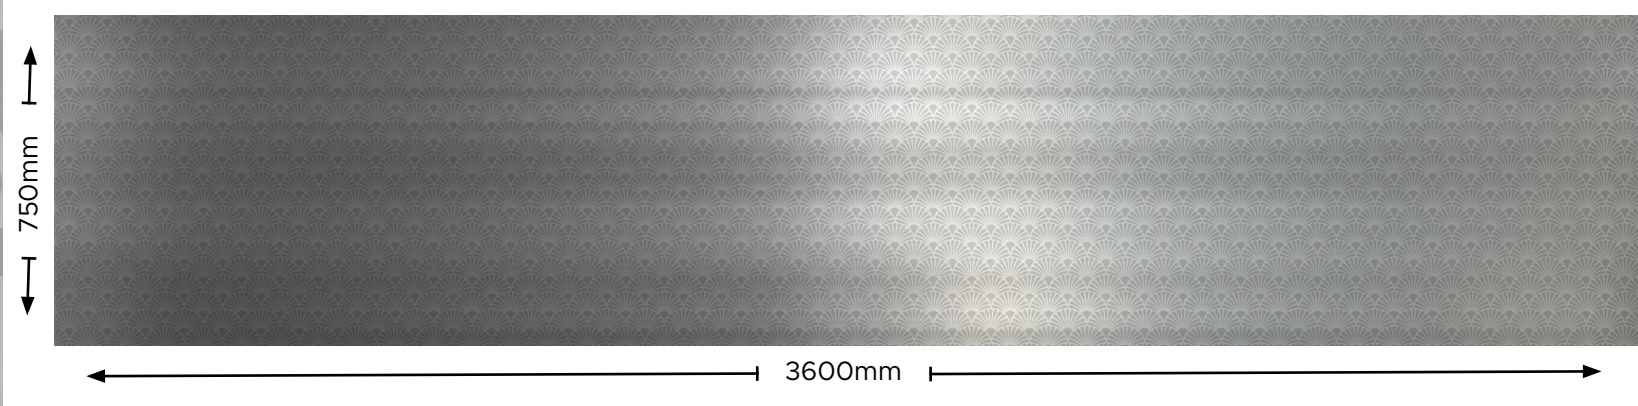

100%

**FLORAL ART
DSP-PT08-21**

This digital sample should be used as an indication of product design and size only. The colour and pattern in this digital sample may vary from the final product. We always recommend making a final colour selection based on a physical sample. Largest panel size available is 3500mm x 1500mm. This digital sample is copyright of Deco Australia Pty Ltd. For more information visit decosplash.com.au or contact info@decosplash.com.au.