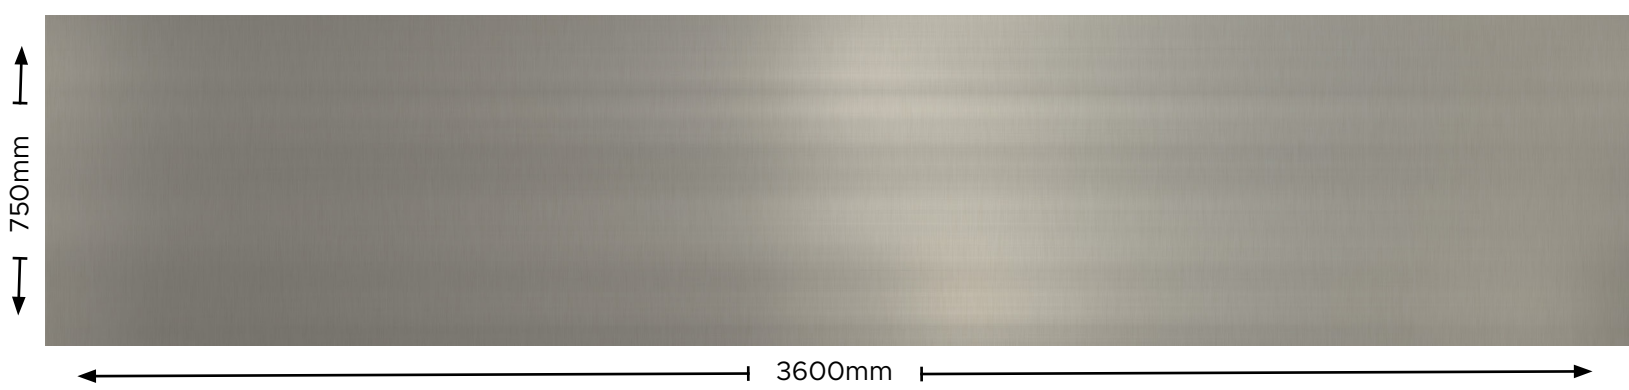

100%

**BRUSHED
DSP-TX01-21**

This digital sample should be used as an indication of product design and size only. The colour and pattern in this digital sample may vary from the final product. We always recommend making a final colour selection based on a physical sample. Largest panel size available is 3500mm x 1500mm. This digital sample is copyright of Deco Australia Pty Ltd. For more information visit decosplash.com.au or contact info@decosplash.com.au.